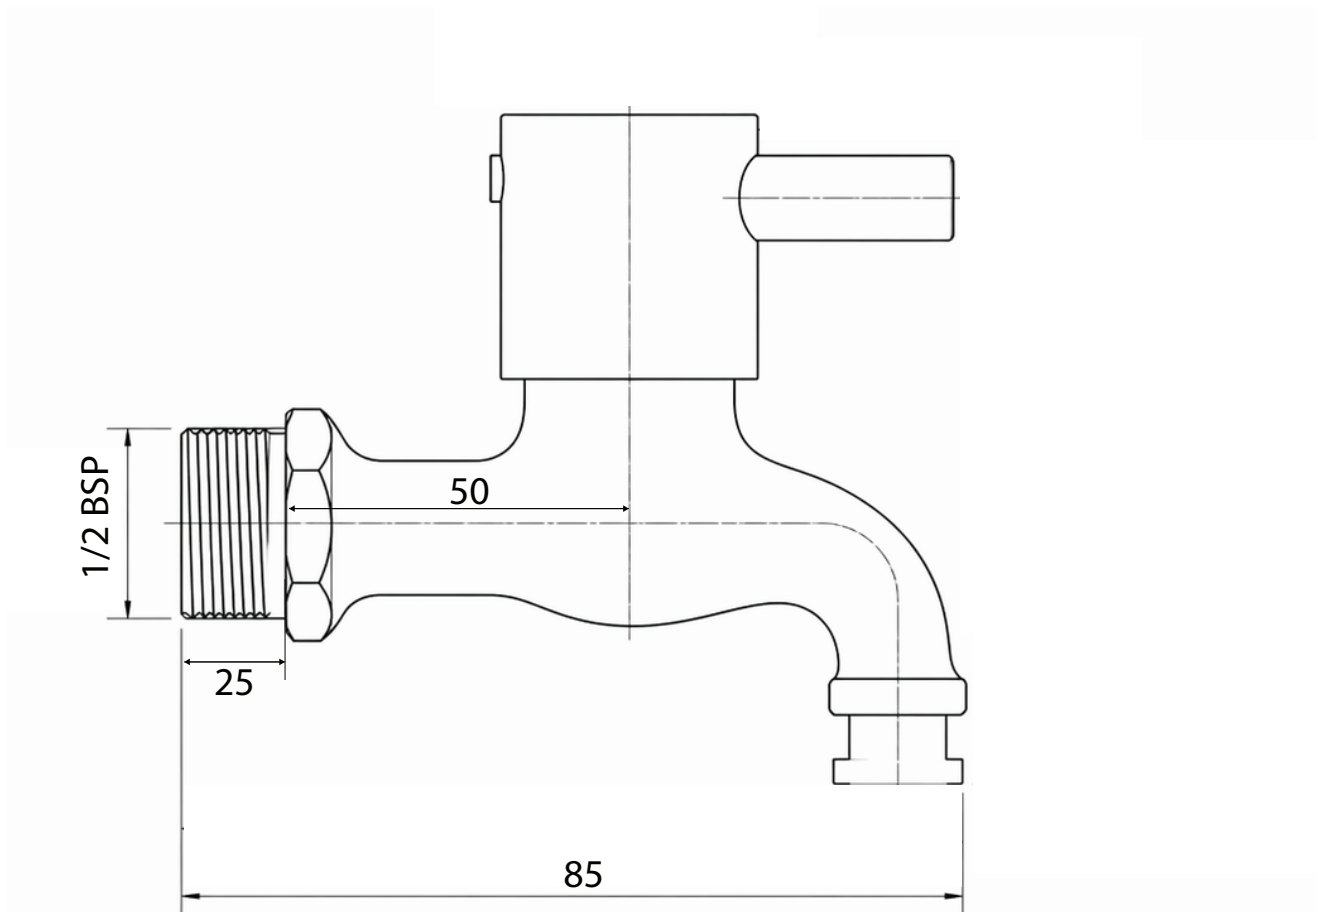

### Specifications

BRAND	BELLA
RANGE	PREMIUM
PRODUCT CODE	WMT102
PRODUCT TYPE	WASHING MACHINE TAP
COLOR/FINISH	CHROME
MATERIAL	BRASS

\*All dimensions are in mm

# TECHNICAL DATA-SHEET

Drawing

Scale Unit: mm

\*All dimensions are in mm