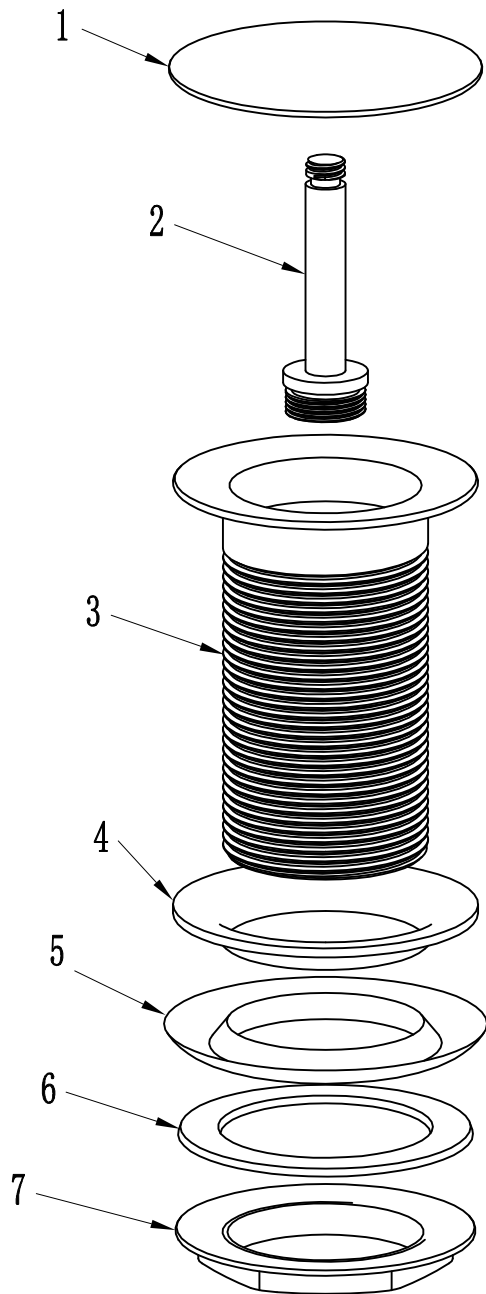

WASTE COUPLING WP-80

Specifications

BRAND	BELLA
RANGE	PREMIUM
PRODUCT CODE	WP-80
PRODUCT TYPE	WASTE COUPLING
COLOR/FINISH	BRUSHED GOLD, BRUSHED NICKEL, CHROME, BLACK, GUN METAL, ROSE GOLD, SHINY GOLD
MATERIAL	BRASS

*All dimensions are in mm

Drawing

Scale Unit: mm

SECTION A-A

*All dimensions are in mm