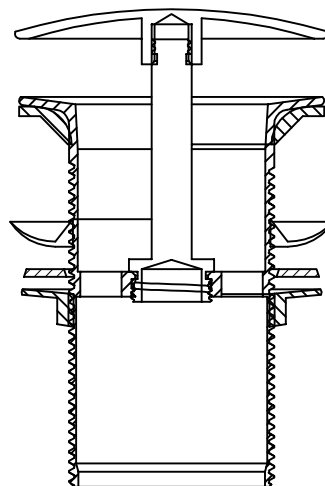

WASTE COUPLING WP-80

Specifications

BRAND	BELLA
RANGE	PREMIUM
PRODUCT CODE	WP-80
PRODUCT TYPE	WASTE COUPLING
COLOR/FINISH	BRUSHED GOLD, BRUSHED NICKEL, CHROME, BLACK, GUN METAL, ROSE GOLD, SHINY GOLD
MATERIAL	BRASS

*All dimensions are in mm

Drawing

Scale Unit: mm

SECTION A-A

*All dimensions are in mm