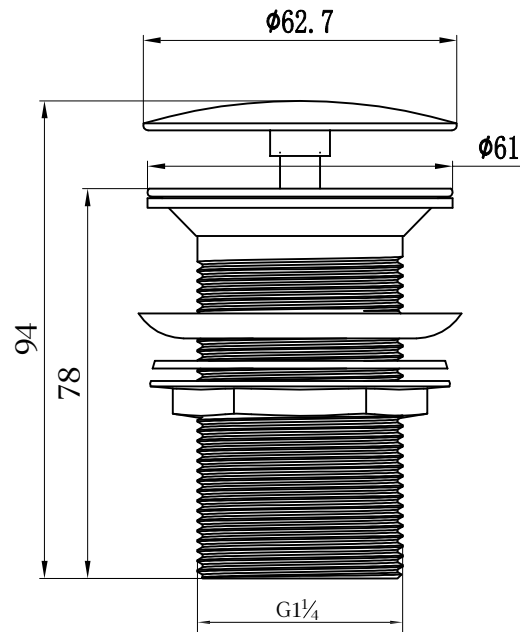

WASTE COUPLING WP-80

Specifications

BRAND	BELLA
RANGE	PREMIUM
PRODUCT CODE	WP-80
PRODUCT TYPE	WASTE COUPLING
COLOR/FINISH	BRUSHED GOLD, BRUSHED NICKEL, CHROME, BLACK, GUN METAL, ROSE GOLD, SHINY GOLD
MATERIAL	BRASS

*All dimensions are in mm

Drawing

Scale Unit: mm

SECTION A-A

*All dimensions are in mm