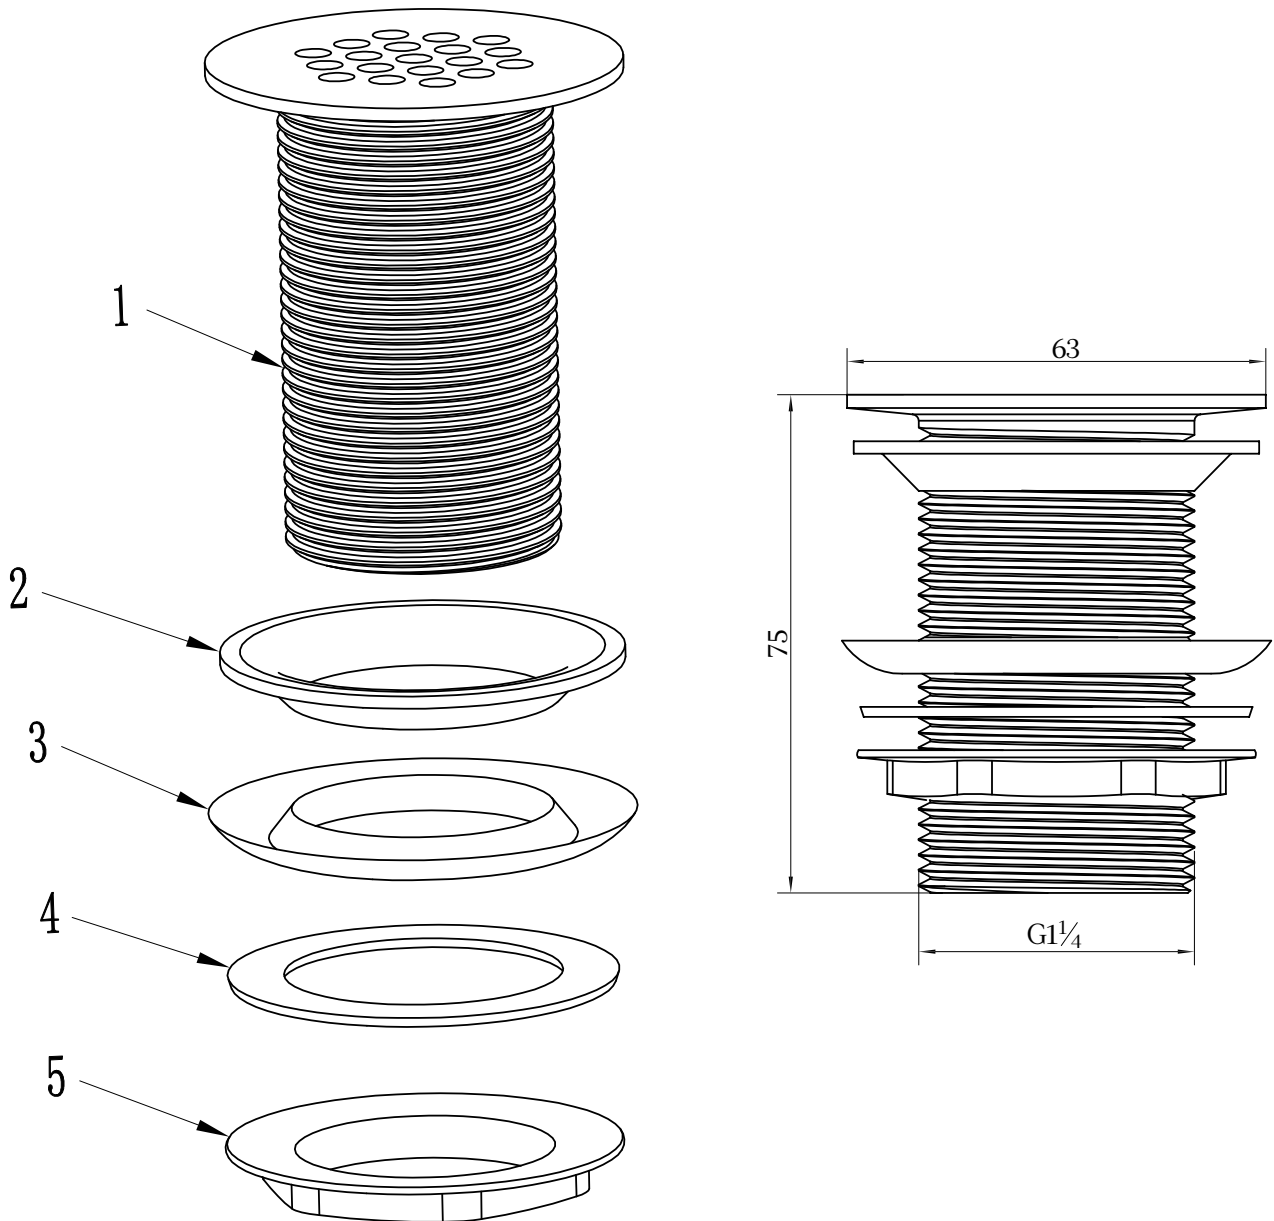

WASTE COUPLING

WP-55

Specifications

BRAND	BELLA
RANGE	PREMIUM
PRODUCT CODE	WP-55
PRODUCT TYPE	WASTE COUPLING
COLOR/FINISH	BRUSHED GOLD, CHROME, BLACK, GUN METAL
MATERIAL	BRASS

*All dimensions are in mm

TECHNICAL DATA-SHEET

Drawing

Scale Unit: mm

*All dimensions are in mm