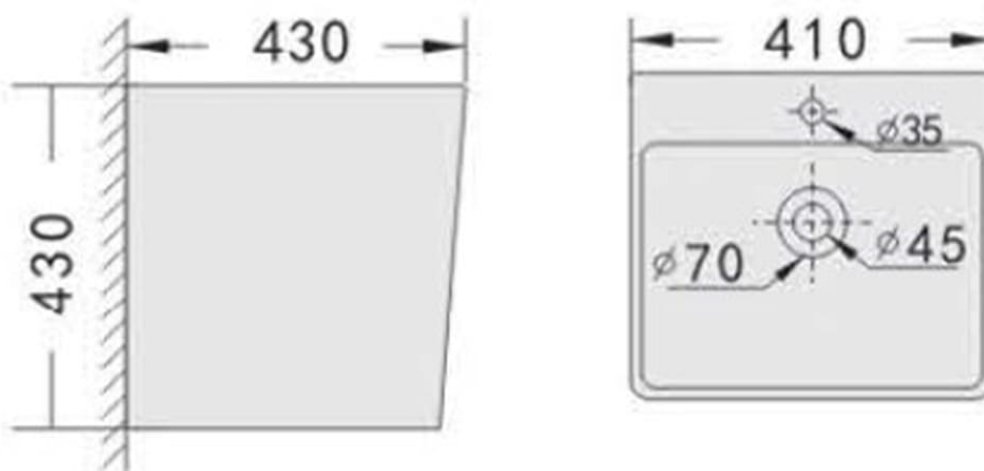

WASH BASIN

BL 9640B

Specifications

BRAND	BELLA	PRODUCT TYPE	WASH BASIN
RANGE	PREMIUM	COLOR/FINISH	WOODEN
PRODUCT CODE	BL 9640B	MATERIAL	CANADIAN HEMLOCK WOOD
SIZE (MM)	410 X 430 X 430	MOUNTING TYPE	WALL MOUNTED

Drawing

*All dimensions are in mm