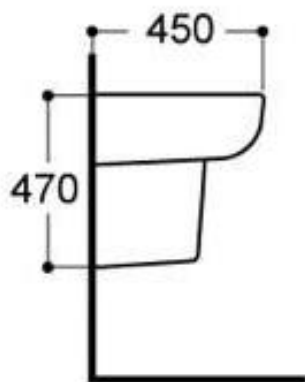

WALL HUNG BASIN 3530+3530 HP

Specifications

BRAND	BELLA	PRODUCT TYPE	WALL HUNG BASIN
RANGE	PREMIUM	COLOR/FINISH	WHITE
PRODUCT CODE	3530+3530 HP	MATERIAL	CERAMIC
MOUNTING TYPE	WALL HUNG	SIZE	540 X 450 X 470

Drawing

CODE	NAME
3530	WALL HUNG BASIN
3530 HP	HALF PEDESTAL
3530 FP	FULL PEDESTAL

*All dimensions are in mm