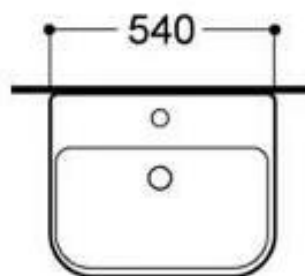

WALL HUNG BASIN 3530+3530 HP

Specifications

BRAND	BELLA	PRODUCT TYPE	WALL HUNG BASIN
RANGE	PREMIUM	COLOR/FINISH	WHITE
PRODUCT CODE	3530+3530 HP	MATERIAL	CERAMIC
MOUNTING TYPE	WALL HUNG	SIZE	540 X 450 X 470

Drawing

CODE	NAME
3530	WALL HUNG BASIN
3530 HP	HALF PEDESTAL
3530 FP	FULL PEDESTAL

*All dimensions are in mm