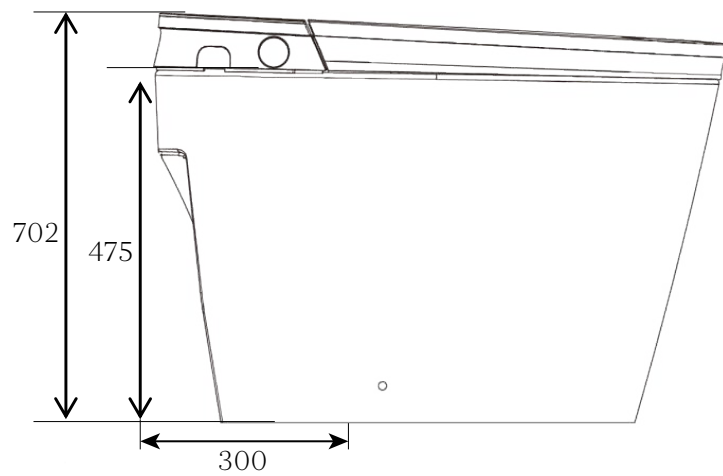

SMART TOILET SWC 8842

Specifications

BRAND	BELLA
RANGE	PREMIUM
PRODUCT CODE	SWC 8842
PRODUCT TYPE	SMART TOILET
COLOR/FINISH	WHITE
MATERIAL	CERAMIC (BODY)
SEAT COVER (MATERIAL)	THERMOSTATIC COMFORTABLE SEAT
MOUNTING TYPE	FLOOR MOUNT
SIZE (MM)	1800 X 800 X 600
ROUGH IN	300MM

*All dimensions are in mm

TECHNICAL DATA-SHEET

Drawing

Scale Unit: mm

*All dimensions are in mm