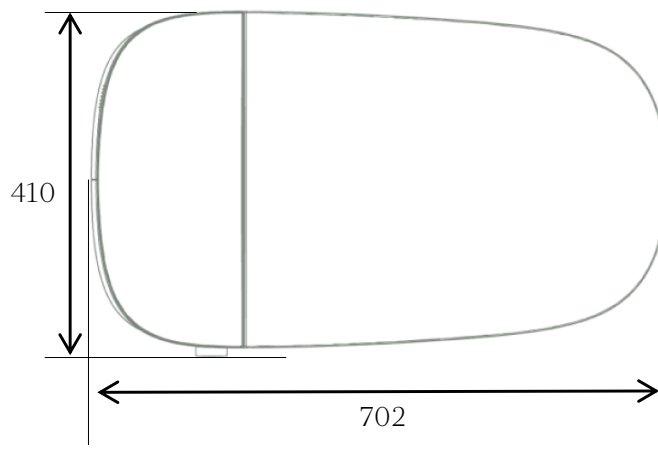

SMART TOILET SWC 8842

Specifications

BRAND	BELLA
RANGE	PREMIUM
PRODUCT CODE	SWC 8842
PRODUCT TYPE	SMART TOILET
COLOR/FINISH	WHITE
MATERIAL	CERAMIC (BODY)
SEAT COVER (MATERIAL)	THERMOSTATIC COMFORTABLE SEAT
MOUNTING TYPE	FLOOR MOUNT
SIZE (MM)	1800 X 800 X 600
ROUGH IN	300MM

*All dimensions are in mm

TECHNICAL DATA-SHEET

Drawing

Scale Unit: mm

*All dimensions are in mm