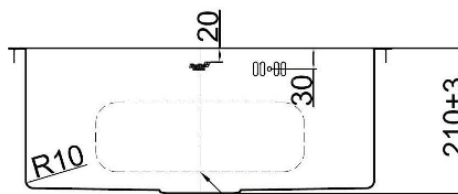

KITCHEN SINK SMB 5545

Specifications

| | | | |
|--------------|-----------------|--------------|----------------|
| BRAND | BELLA | PRODUCT TYPE | KITCHEN SINK |
| RANGE | PREMIUM | COLOR/FINISH | BRUSHED CHROME |
| PRODUCT CODE | SMB 5545 | MATERIAL | SUS-304 |
| SIZE (MM) | 550 X 450 X 210 | | |

Drawing

*All dimensions are in mm