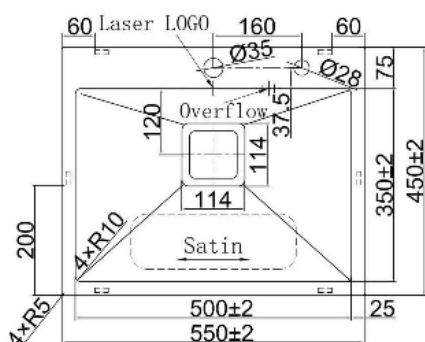

KITCHEN SINK SMB 5545

Specifications

| | | | |
|--------------|-----------------|--------------|----------------|
| BRAND | BELLA | PRODUCT TYPE | KITCHEN SINK |
| RANGE | PREMIUM | COLOR/FINISH | BRUSHED CHROME |
| PRODUCT CODE | SMB 5545 | MATERIAL | SUS-304 |
| SIZE (MM) | 550 X 450 X 210 | | |

Drawing

*All dimensions are in mm