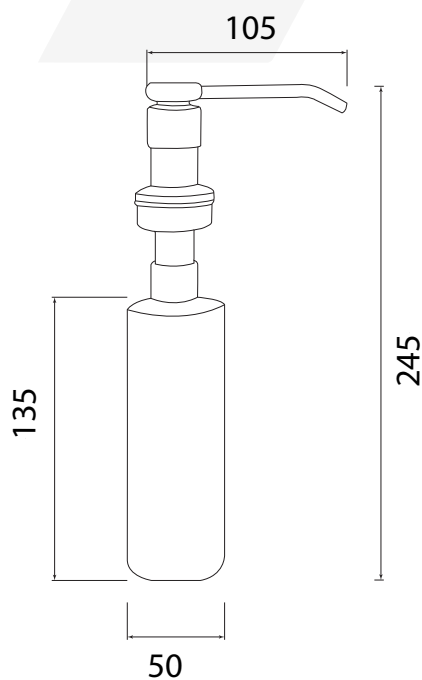

SOAP DISPENSER

S05

Specifications

| | | | |
|--------------|---------|--------------|---------------------------------|
| BRAND | BELLA | PRODUCT TYPE | SOAP DISPENSER FOR KITCHEN SINK |
| RANGE | PREMIUM | COLOR/FINISH | CHROME & WHITE |
| PRODUCT CODE | S05 | MATERIAL | BRASS & PLASTIC |

Drawing

*All dimensions are in mm