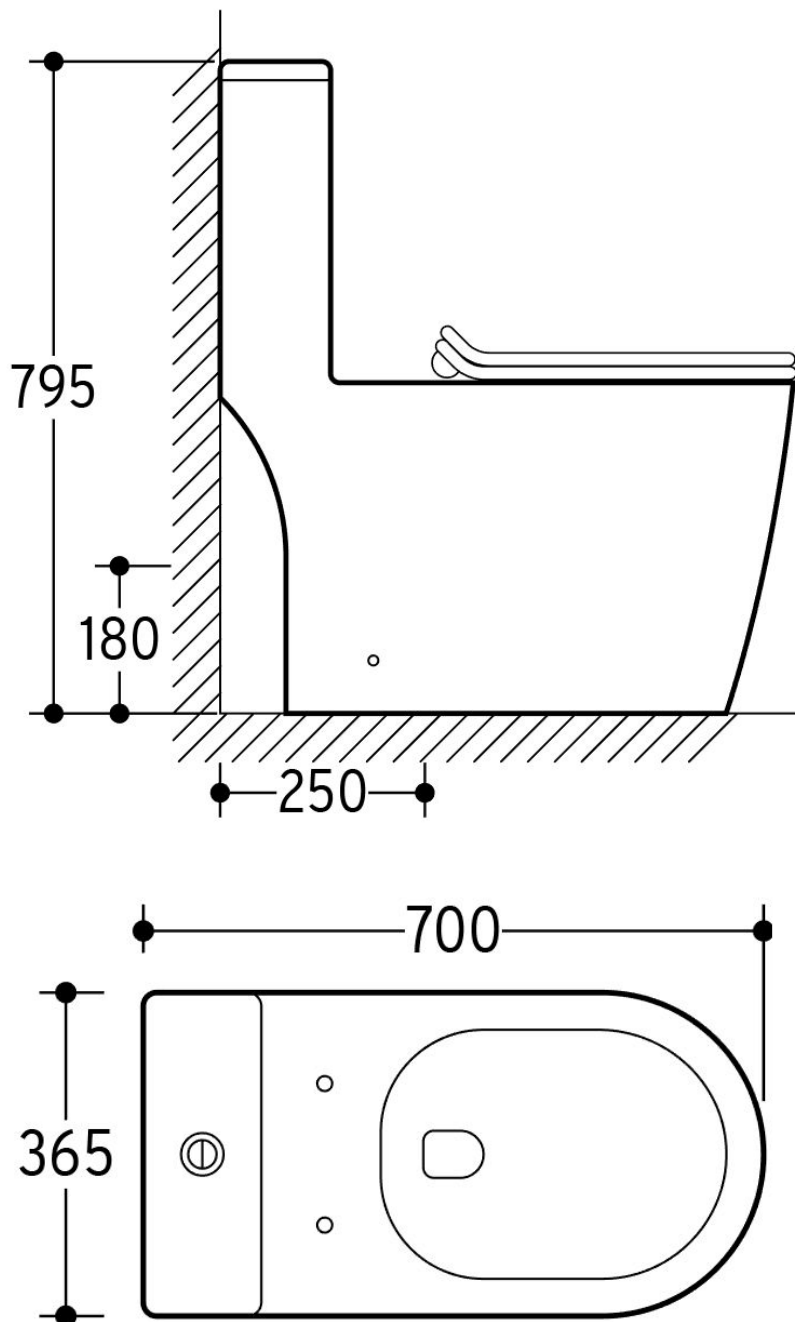

## ONE PIECE TOILET BL-968225T

### Specifications

BRAND	BELLA
RANGE	PREMIUM
PRODUCT CODE	BL-968225T
PRODUCT TYPE	ONE PIECE TOILET WASHDOWN 250MM
COLOR/FINISH	WHITE
MATERIAL	CERAMIC
FLUSH	WASHDOWN

\*All dimensions are in mm

# TECHNICAL DATA-SHEET

Drawing

Scale Unit: mm

\*All dimensions are in mm