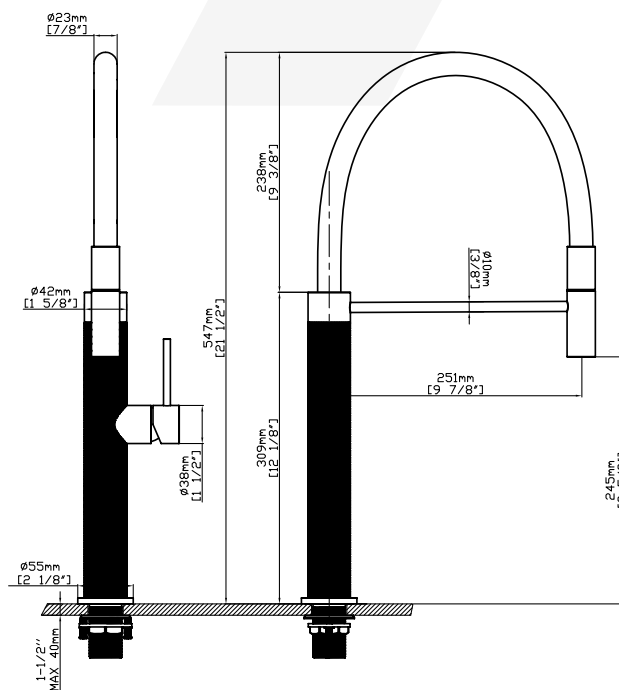

## KITCHEN MIXER KM 3607202 GM

### Specifications

BRAND	BELLA	PRODUCT TYPE	KITCHEN MIXER
RANGE	PREMIUM	COLOR/FINISH	GUN METAL
PRODUCT CODE	KM 3607202 GM	MATERIAL	BRASS

### Drawing

\*All dimensions are in mm