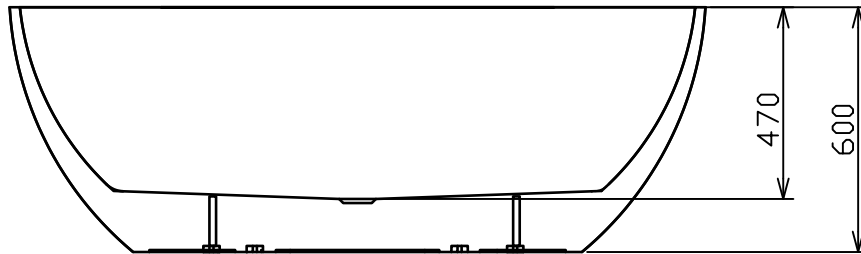

BATHTUB BL 8122E

Specifications

BRAND	BELLA
RANGE	PREMIUM
PRODUCT CODE	BL 8122E
PRODUCT TYPE	FREESTANDING BATHTUB
COLOR/FINISH	WHITE
MATERIAL	ACRYLIC
SIZE (MM)	1700 X 740 X 600

*All dimensions are in mm

TECHNICAL DATA-SHEET

Drawing

Scale Unit: mm

A-A

*All dimensions are in mm