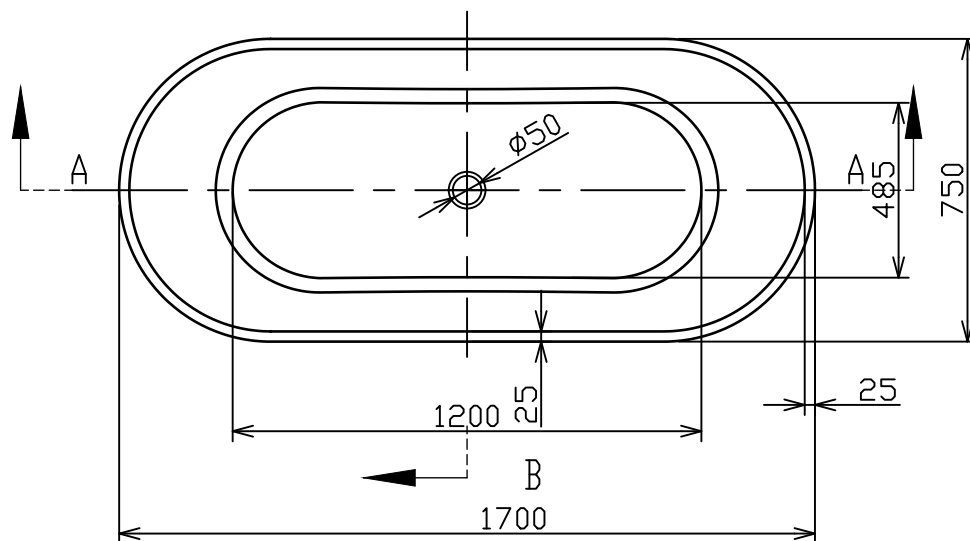

BATHTUB BL 8122E

Specifications

BRAND	BELLA
RANGE	PREMIUM
PRODUCT CODE	BL 8122E
PRODUCT TYPE	FREESTANDING BATHTUB
COLOR/FINISH	WHITE
MATERIAL	ACRYLIC
SIZE (MM)	1700 X 740 X 600

*All dimensions are in mm

TECHNICAL DATA-SHEET

Drawing

Scale Unit: mm

A-A

*All dimensions are in mm