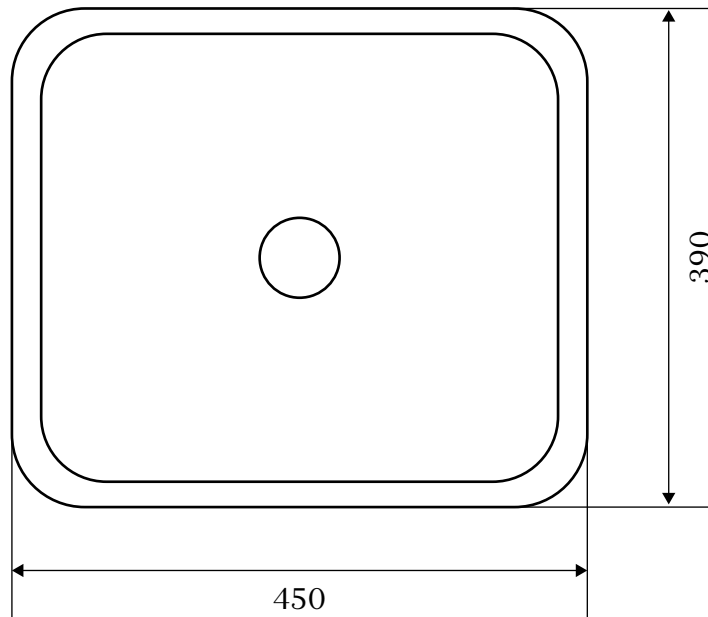

### Specifications

BRAND	BELLA
RANGE	PREMIUM
PRODUCT CODE	2242
PRODUCT TYPE	COUNTERTOP WASH BASIN
COLOR/FINISH	WHITE
MATERIAL	CERAMIC
SIZE (MM)	450 X 390 X 120

\*All dimensions are in mm

# TECHNICAL DATA-SHEET

Drawing

Scale Unit: mm

\*All dimensions are in mm