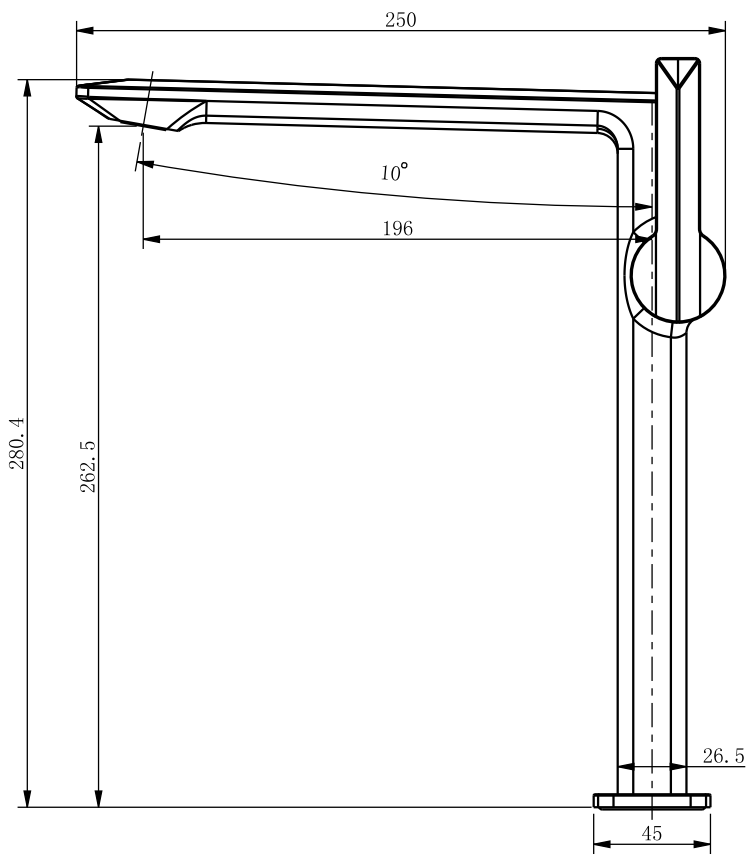

## BASIN MIXER TALL BM 7355120

### Specifications

BRAND	BELLA
RANGE	PREMIUM
PRODUCT CODE	BM 7355120
PRODUCT TYPE	BASIN MIXER TALL
COLOR/FINISH	BRUSHED GOLD, CHROME, GUN METAL
MATERIAL	BRASS

\*All dimensions are in mm

# TECHNICAL DATA-SHEET

Drawing

Scale Unit: mm

\*All dimensions are in mm