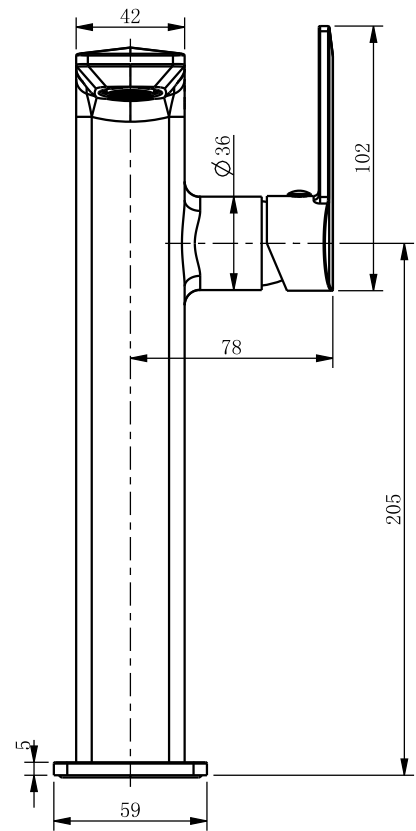

## BASIN MIXER TALL BM 7355120

### Specifications

BRAND	BELLA
RANGE	PREMIUM
PRODUCT CODE	BM 7355120
PRODUCT TYPE	BASIN MIXER TALL
COLOR/FINISH	BRUSHED GOLD, CHROME, GUN METAL
MATERIAL	BRASS

\*All dimensions are in mm

# TECHNICAL DATA-SHEET

Drawing

Scale Unit: mm

\*All dimensions are in mm