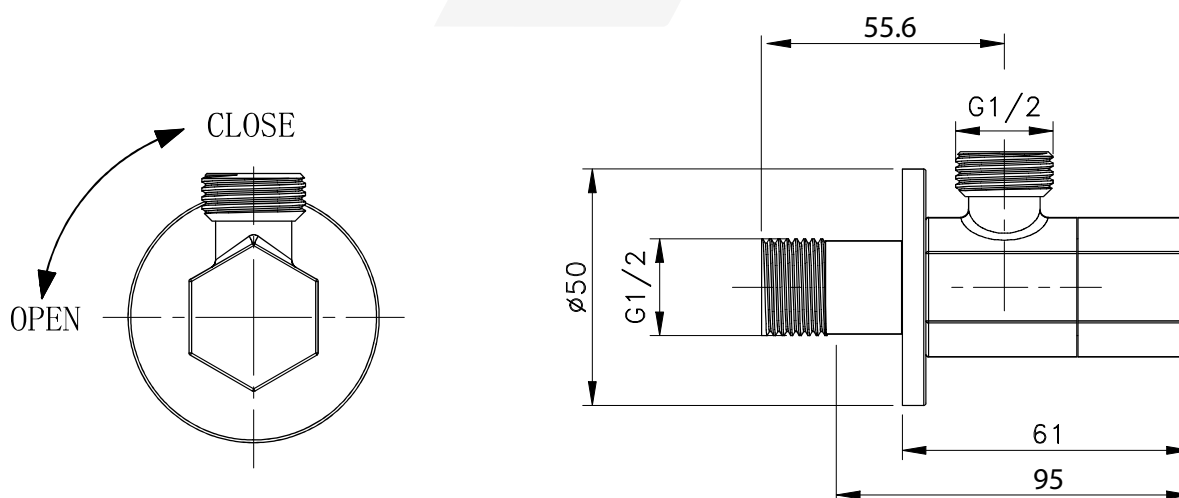

## ANGLE VALVE AV 04201

### Specifications

BRAND	BELLA	PRODUCT TYPE	ANGLE VALVE
RANGE	PREMIUM	MATERIAL	BRASS
PRODUCT CODE	AV 04201	COLOR/FINISH	CHROME
CARTRIDGE	1/2" CORE		

### Drawing

\*All dimensions are in mm